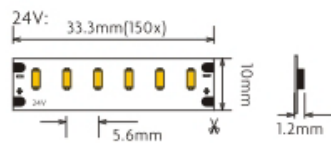

FOCUS ON LED STRIP LIGHTING

- HIGH CRI LED
- COLOR CONSISTENCY
- HIGH EFFICACY
- COLOR PURITY

3014 Series Flexible led strip

180LEDs/m 21.5w/m

Low Decay	Long Lifespan >35000 hrs	3 YEAR
-----------	-----------------------------	---------------

Part No.	LED/m	Volt(DC)	CRI (Ra)	W/WW(K)	Power ± 5%	lm/m ± 5%	IPXX
LC180-N3014-W/WW-12/24-IP20	180	12V 24V	80-95	6500 3500 5500 2700 4500 2400	21.5W/M	1889/1683	IP20
LC180-W3014-W/WW-12/24-IP65						1702/1540	IP65
LC180-W3014-W/WW-12/24-IP66						1847/1642	IP66
LC180-W3014-W/WW-12/24-IP67						1702/1540	IP67
LC180-W3014-W/WW-12/24-IP68						1683/1519	IP68