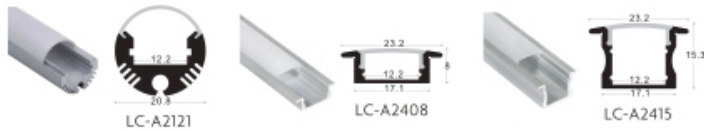

FOCUS ON LED STRIP LIGHTING

- HIGH CRI LED
- COLOR CONSISTENCY
- HIGH EFFICACY
- COLOR PURITY

3014 Series Flexible led strip

180LEDs/m 21.5w/m

Low Decay	Long Lifespan >35000 hrs	3 YEAR
-----------	-----------------------------	---------------

Part No.	LED/m	Volt(DC)	CRI (Ra)	W/WW(K)	Power ± 5%	lm/m ± 5%	IPXX
LC180-N3014-W/WW-12/24-IP20	180	12V 24V	80-95	6500 3500 5500 2700 4500 2400	21.5W/M	1889/1683	IP20
LC180-W3014-W/WW-12/24-IP65						1702/1540	IP65
LC180-W3014-W/WW-12/24-IP66						1847/1642	IP66
LC180-W3014-W/WW-12/24-IP67						1702/1540	IP67
LC180-W3014-W/WW-12/24-IP68						1683/1519	IP68