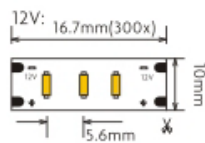

FOCUS ON LED STRIP LIGHTING

- HIGH CRI LED
- COLOR CONSISTENCY
- HIGH EFFICACY
- COLOR PURITY

3014 Series Flexible led strip

180LEDs/m 21.5w/m

Low Decay	Long Lifespan >35000 hrs	3 YEAR
-----------	-----------------------------	---------------

Part No.	LED/m	Volt(DC)	CRI (Ra)	W/WW(K)	Power ± 5%	lm/m ± 5%	IPXX
LC180-N3014-W/WW-12/24-IP20	180	12V 24V	80-95	6500 3500 5500 2700 4500 2400	21.5W/M	1889/1683	IP20
LC180-W3014-W/WW-12/24-IP65						1702/1540	IP65
LC180-W3014-W/WW-12/24-IP66						1847/1642	IP66
LC180-W3014-W/WW-12/24-IP67						1702/1540	IP67
LC180-W3014-W/WW-12/24-IP68						1683/1519	IP68